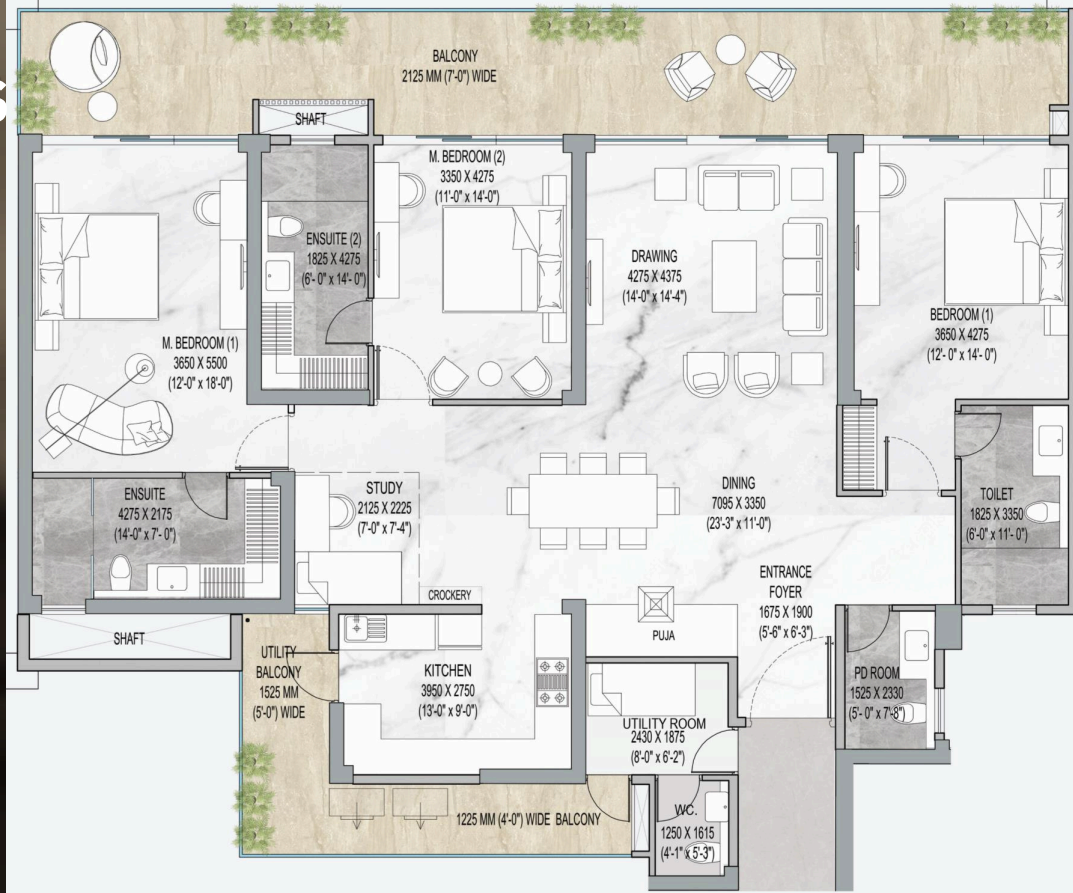

## 3200 SQ. FT.

- 3 Bedrooms
- 3 Toilets
- Drawing/Dining
- Kitchen
- Staff Room
- Staff Toilet

# LAVISH HOMES

4200 SQ. FT.

- 4 Bedrooms
- 4 Toilets
- Drawing/Dining
- Kitchen
- Family Lounge
- Staff Room
- Staff Toilet